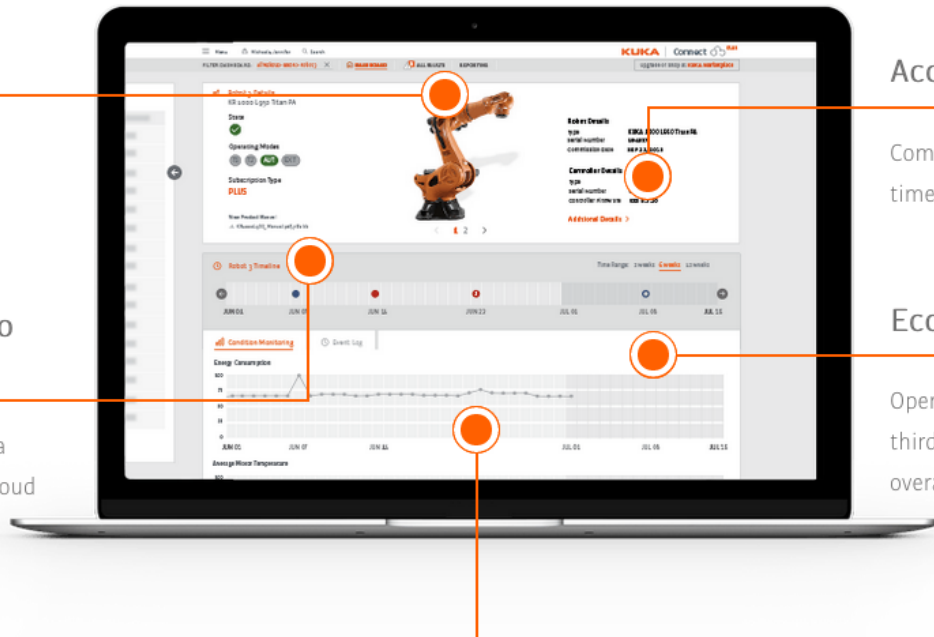

...

The digitization value chain

Machine Manufacturers

IT Companies

Value
added
Services

ABB: Ability

Oil, Gas & Chemicals

Mining

Utilities

Manufacturing

Microgrids

Water / wastewater

Transport

Data centers

Intelligent buildings

Connect Benefits

KUKA Connect is an innovative platform that provides the proper foundation and building blocks for instant access to critical data and characteristics of KUKA robots.

World-class UI/UX

User-friendly, responsive and customizable

Secure data transfer to the cloud

Architecture enables secure data encryption from robots to the cloud

Access and analyze data

Comprehensive robot data with real-time notifications

Ecosystem of possibilities