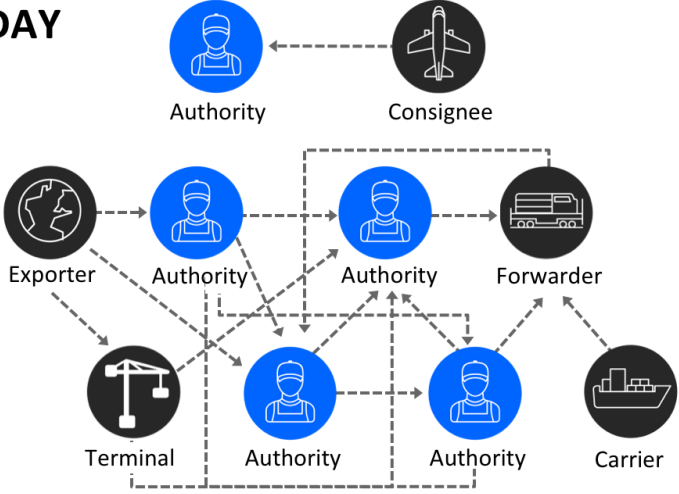

Hannover Messe 2017 #HM2017

#HM2018 Trending topics

#Blockchain

Blockchain: Change shipping documents into smart contracts

Blockchain: IBM + MAERSK

TODAY

FUTURE

[Source: IBM]

#AR/VR/HMI

Augmented Reality / Virtual Reality / HMI

Upskill's Skylight
Augmented Reality (AR) Project

#EdgeComputing

Ex: OPTO22

- *reduce the amount of data sent to the cloud*
- *decrease network and Internet latency*
- *improve system response time in remote mission-critical applications.*