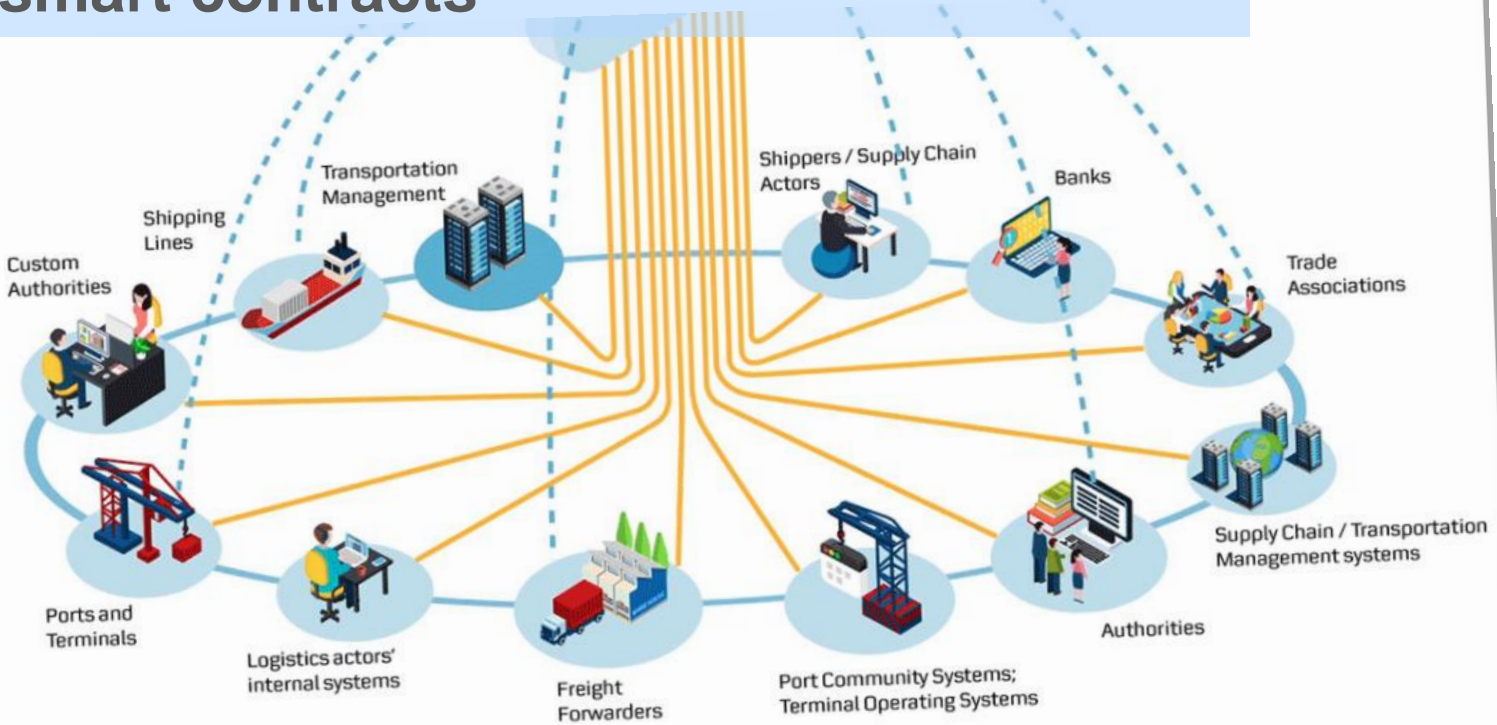

Hannover Messe 2017 #HM2017

#HM2018 Trending topics

#Blockchain

Blockchain: Change shipping documents into smart contracts

Blockchain: IBM + MAERSK

TODAY

FUTURE

[Source: IBM]

#AR/VR/HMI

Augmented Reality / Virtual Reality / HMI

Upskill's Skylight
Augmented Reality (AR) Project

#EdgeComputing

Ex: OPTO22

- *reduce the amount of data sent to the cloud*
- *decrease network and Internet latency*
- *improve system response time in remote mission-critical applications.*