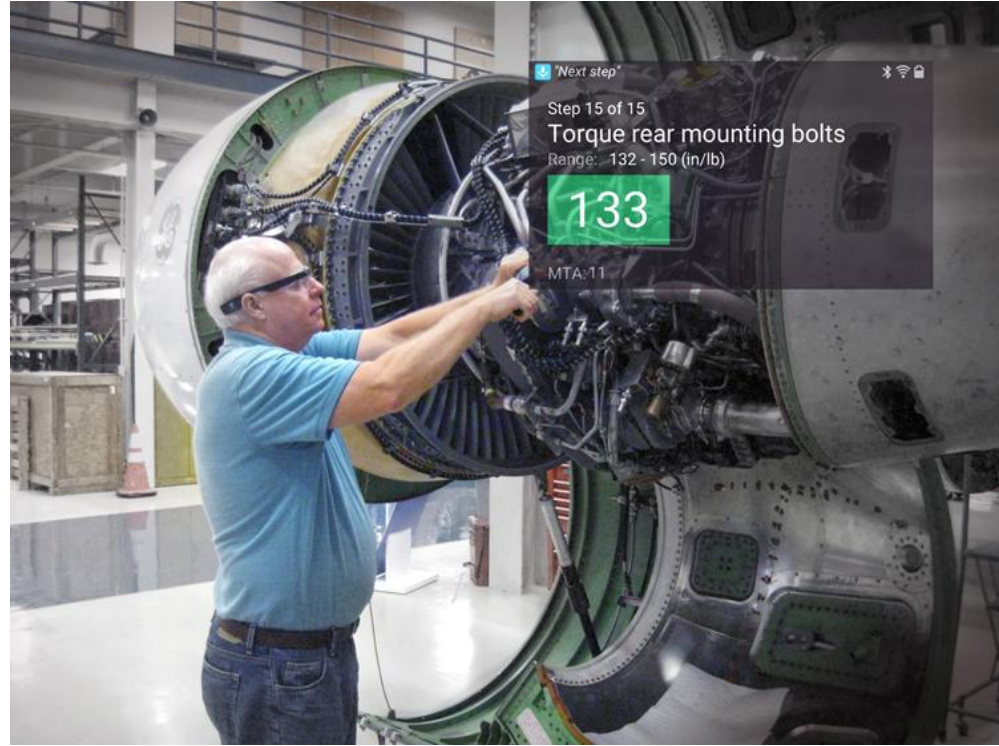

#AR/VR/HMI

Augmented Reality / Virtual Reality / HMI

Upskill's Skylight
Augmented Reality (AR) Project

#EdgeComputing

Ex: OPTO22

- *reduce the amount of data sent to the cloud*
- *decrease network and Internet latency*
- *improve system response time in remote mission-critical applications.*