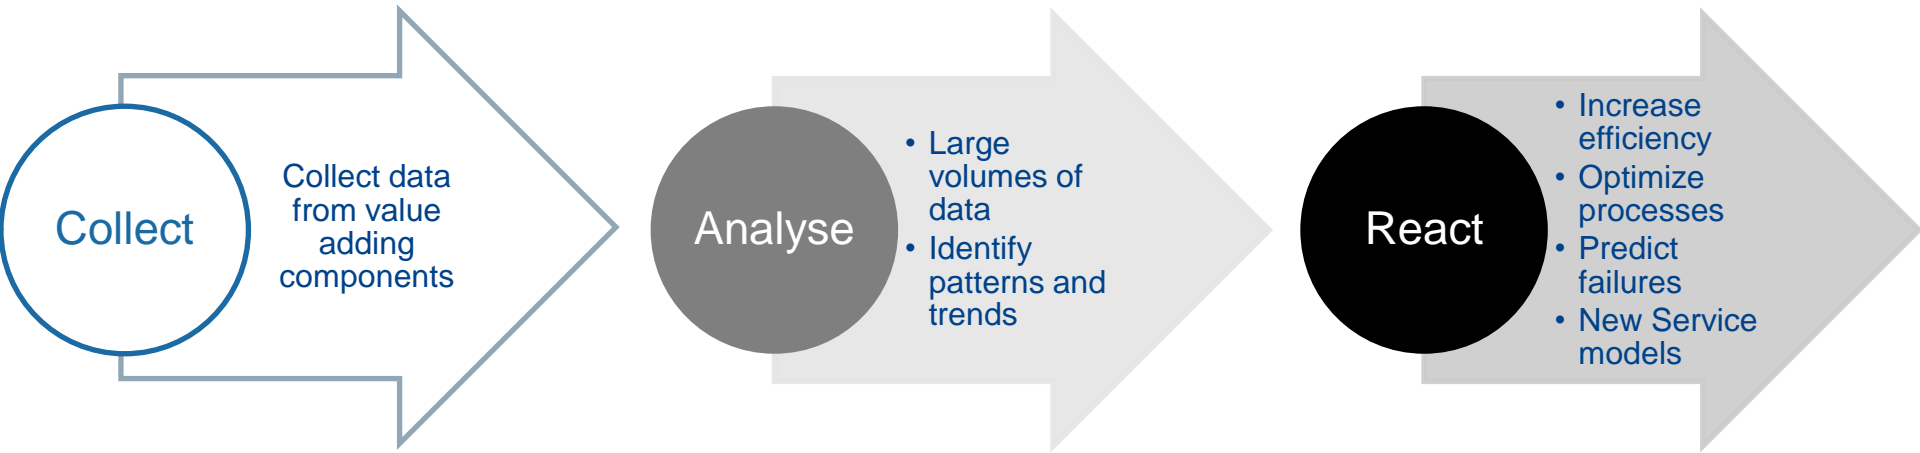

#Digitalization

“companies with digitization technologies are increasing their productivity at work by up to 30 percent.”

(VDI Study for Hannover Messe 2017)