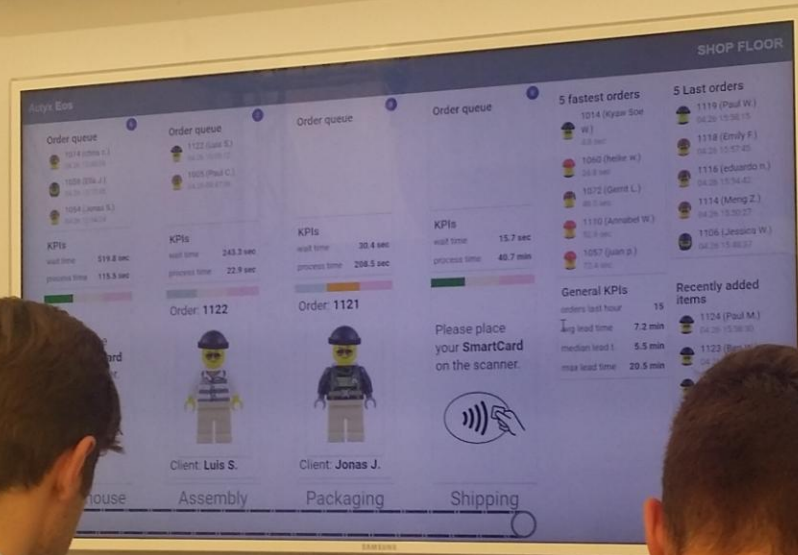

actyx

User-Centric Connected Shop Floor

Actyx's proven technology empowers your people in your factory. Actyx Eos manages and supports man and machine with real-time production data and enables an accurate 360° overview. The Actyx Ada platform easily integrates shop-floor systems and brings all relevant data together, manages and provides secure access to it. Actyx thus enables the perfect interplay between man, machine and material, increasing value-add productivity and reducing IT-complexity. For better quality, delivery reliability and high customer satisfaction. Experience this today!

2. Assembly

3. Packaging