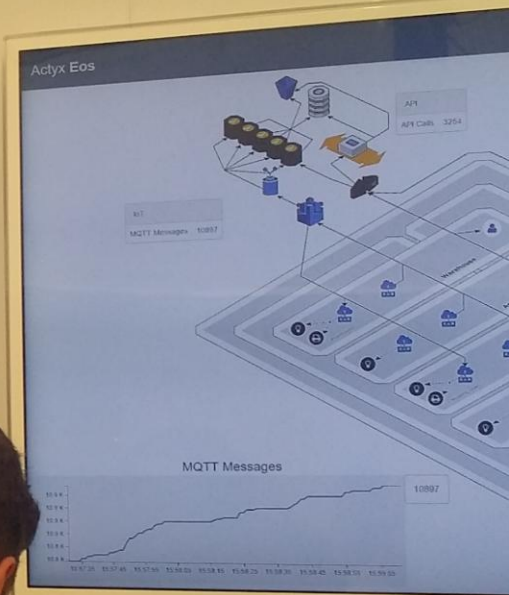

Predix Platform Technology

Go

Industrial Big Data

Go

Software-defined Machines

Go

The Industrial IoT Platform

Connecting Edge to Cloud, Operator to Analyst

Get Started

UPDATED REFERENCE APP

The Ref App UI and Predix UI Seed have been combined into a single app with numerous enhancements.

ANSWERS TO YOUR PRICING QUESTIONS

We answer your most common questions about Predix pricing and account management.

VISIT US AT THE CLOUD FOUNDRY SUMMIT

Find us at Cloud Foundry Summit in Santa Clara, CA. We will demo Predix live and answer your questions about Predix and Cloud Foundry.

amazon
web services

actyx

User-Centric Connected Shop Floor

Actyx's proven technology empowers your people in your factory. Actyx Eos manages and supports man and machine with real-time production data and enables an accurate 360° overview. The Actyx Ada platform easily integrates shop-floor systems and brings all relevant data together, manages and provides secure access to it. Actyx thus enables the perfect interplay between man, machine and material, increasing value-add productivity and reducing IT-complexity. For better quality, delivery reliability and high customer satisfaction. Experience this today!